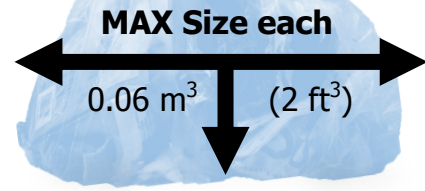

BAG LIMIT: 2 bags/week; 2nd bag must have a purchased sticker affixed to it.

Compost, hazardous waste, and recycling are not garbage. Please dispose of them in the appropriate stream.

Not sure if your waste is garbage, recycling, compost, or hazardous?

One privacy bag is allowed in each clear bag. Privacy bags are limited to the size of a standard grocery bag (max 21L).

GARBAGE BAG & CONTAINER SIZE LIMITS

"Regular" size 75L bags accommodate weight and volume limits with room to tie the bag shut.